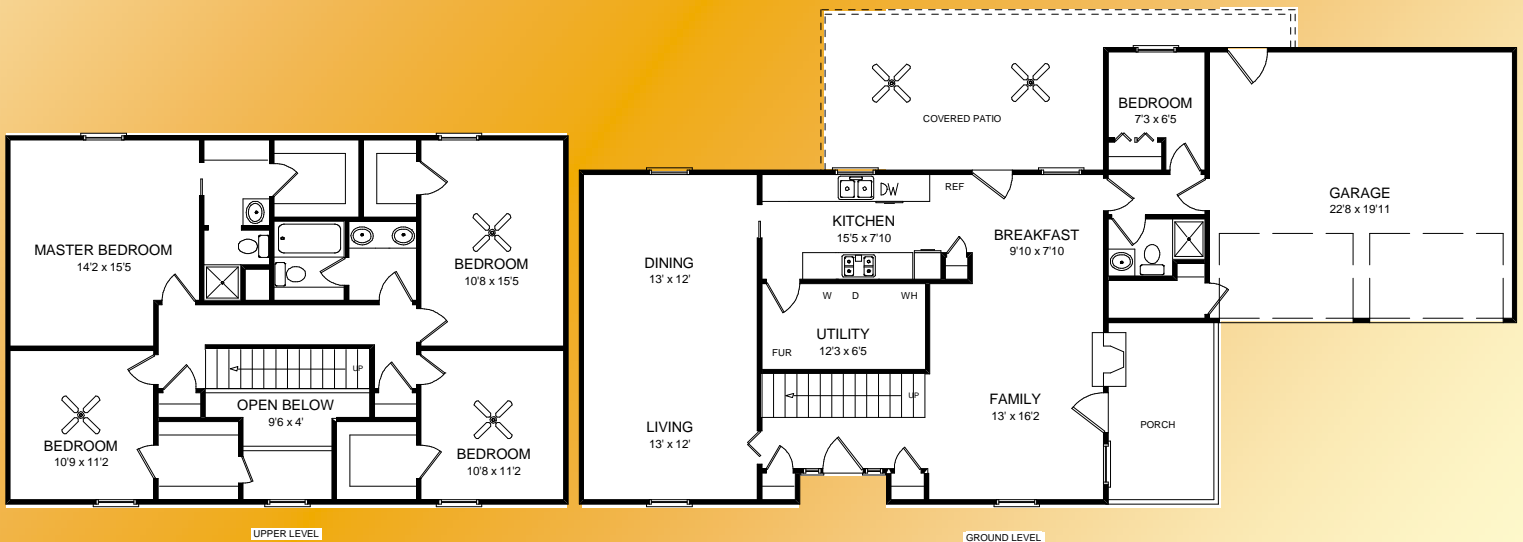

8312 Parade

\$199,950
East

EISD
MacArthur Elementary
McArthur Middle
Burgess High

MLS # 509810
Built – 1965
Apx 2265 sq. ft.
Apx taxes 2010: \$5240
4 Bedroom 1 and 2 3/4 Bath

This is a QR Code. Scan with a barcode app on your smart phone to see a Virtual Tour and additional information of the property!