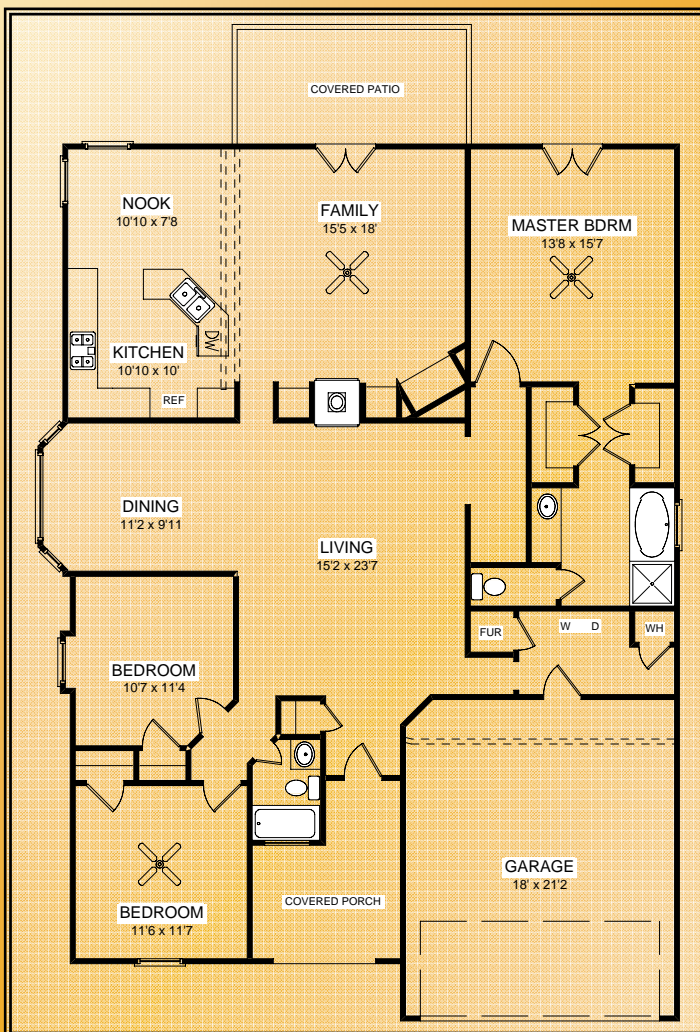

\$165,000
East

12448 Tierra Encino

MLS # 391904
Apx 2022 sq. ft.
Apx Taxes \$3547

SISD

Paseo Norte Elem.
Paseo Norte Middle
El Dorado High

Ready to Move In?

Beautiful single level home with 3 bedrooms and 2 full baths. Elevated kitchen and breakfast area. Gorgeous landscaping front and back yards.

Additional Features:

- Utility Room;
- Double Sided Fireplace;
- Refrigerated air;
- Formal Living, Dining & Den.

Call me for a tour!

Century 21
The Edge
(915) 772-0553

Jennifer Stroh
(915) 588-2338

www.ahome4u2day.com